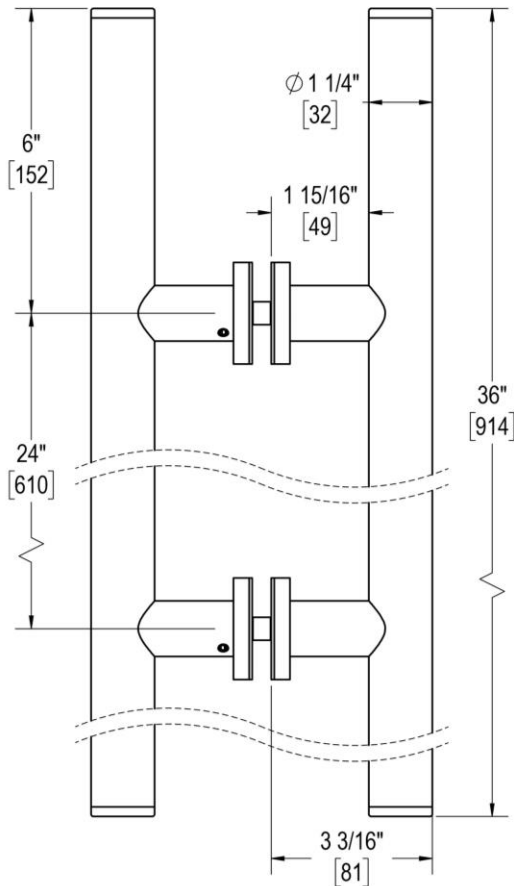

COUNTERPOINT WITH ROSETTES

24" C/C BACK-TO-BACK PULL WITH 1-1/4" DIAMETER

Product Code: L.46.314-24

portals

MATERIALS

Solid & tubular brass components, stainless steel fasteners, and clear polycarbonate washers

FUNCTION DETAILS & PRODUCT NOTES

- Product design coordinates with other shower & bathroom hardware in the Counterpoint suite.
- Decorative rosettes provide additional design detail and cover any glass defects around the holes.

TEMPLATE & INSTALLATION NOTES

Item requires glass fabrication according to template above and should only be used with tempered safety glass.

Glass Thickness	1/4" [6 mm] to 1/2" [12 mm]
Hole Diameter	1/2" [12 mm]