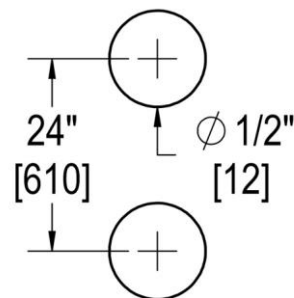

COUNTERPOINT WITH ROSETTES

24" C/C BACK-TO-BACK PULL WITH 1-1/4" DIAMETER

Product Code: L.46.314-24

portals

MATERIALS

Solid & tubular brass components, stainless steel fasteners, and clear polycarbonate washers

TEMPLATE & INSTALLATION NOTES

Item requires glass fabrication according to template above and should only be used with tempered safety glass.

Glass Thickness	1/4" [6 mm] to 1/2" [12 mm]
Hole Diameter	1/2" [12 mm]