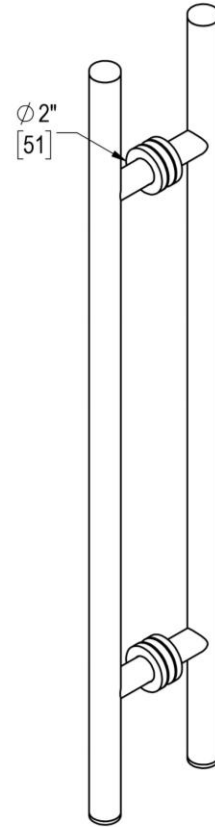

COUNTERPOINT WITH ROSETTES

24" C/C BACK-TO-BACK PULL WITH 1-1/4" DIAMETER

Product Code: L.46.314-24

portals

MATERIALS

Solid & tubular brass components, stainless steel fasteners, and clear polycarbonate washers

FUNCTION DETAILS & PRODUCT NOTES

- Product design coordinates with other shower & bathroom hardware in the Counterpoint suite.
- Decorative rosettes provide additional design detail and cover any glass defects around the holes.

TEMPLATE & INSTALLATION NOTES

Item requires glass fabrication according to template above and should only be used with tempered safety glass.

Glass Thickness	1/4" [6 mm] to 1/2" [12 mm]
Hole Diameter	1/2" [12 mm]